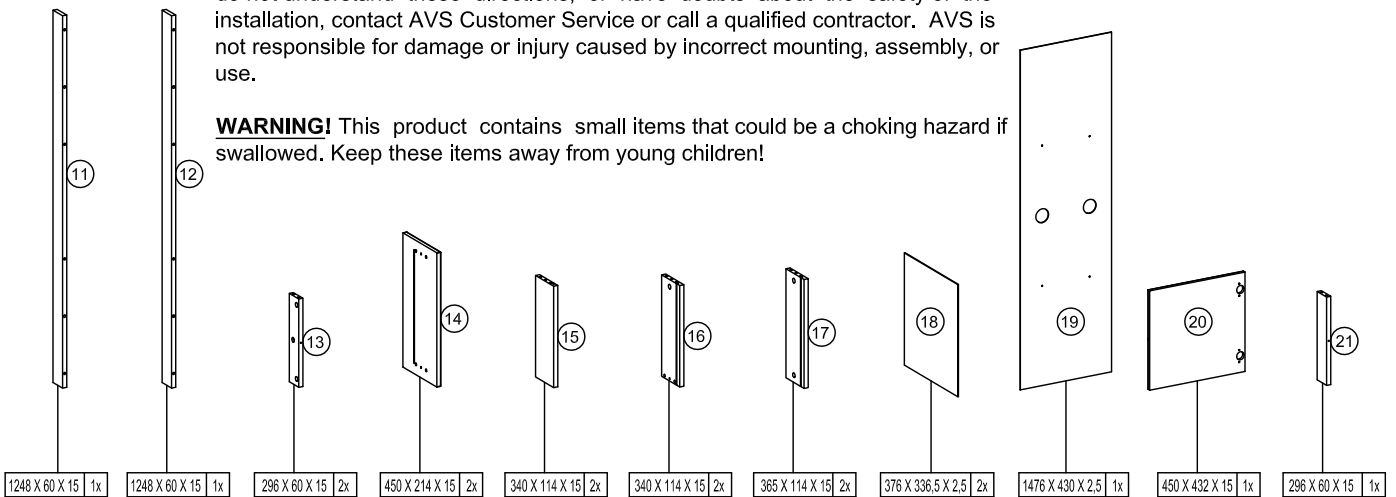

CAUTION: Do not use this product for any purpose not explicitly specified by AVS. Improper installation may cause property damage or personal injury. If you do not understand these directions, or have doubts about the safety of the installation, contact AVS Customer Service or call a qualified contractor. AVS is not responsible for damage or injury caused by incorrect mounting, assembly, or use.

WARNING! This product contains small items that could be a choking hazard if swallowed. Keep these items away from young children!