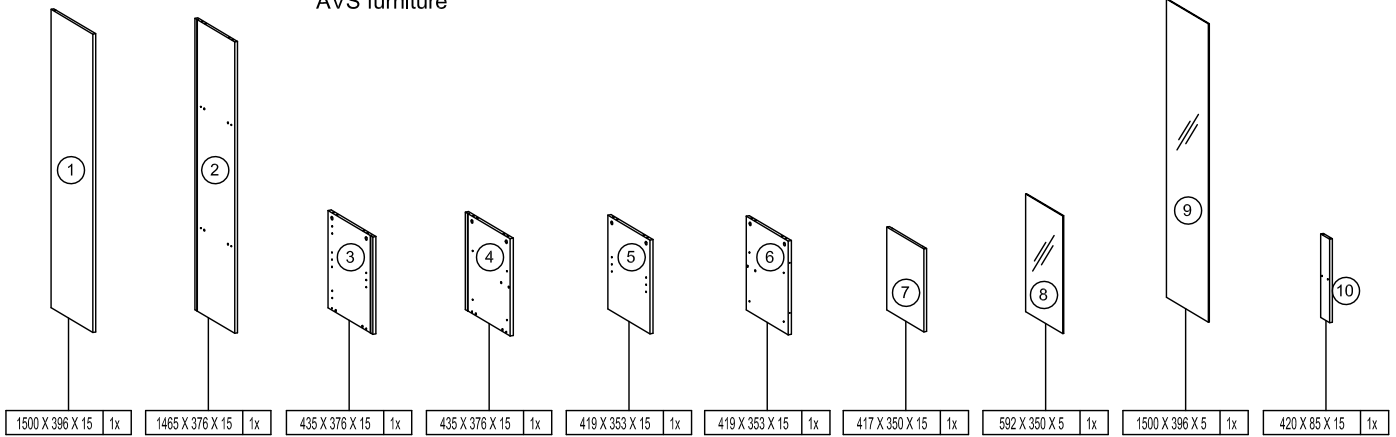

LBR1500BG

The top table support up to 35 kg (77 lbs)
 The glass shelf support up to 7.5 kg (16.5 lbs)
 The left shelf support up to 7.5 kg (16.5 lbs)

2x

PRODUCT CARE: Care for your furniture by cleaning with glass cleaner and a disposable paper towel, do NOT use abrasive chemical products to clean your AVS furniture