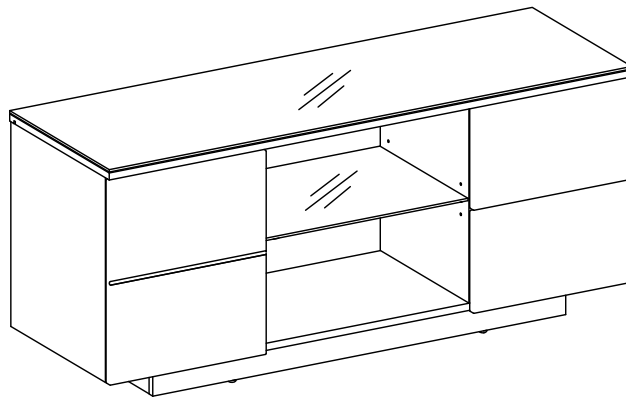

ASSEMBLY INSTRUCTIONS

LBR1200BG

Thank you for choosing AVS LBR1200BG AV Furniture. Before beginning assembly, please check all parts are included and undamaged. For any assembly or parts enquiries, please contact AV Supply Group Ltd on (09) 2749172 or email to sales@avsupply.co.nz

LBR1200BG

The top table support up to 35 kg (77 lbs)
 The glass shelf support up to 7.5 kg (16.5 lbs)
 The left shelf support up to 7.5 kg (16.5 lbs)

2x

PRODUCT CARE: Care for your furniture by cleaning with glass cleaner and a disposable paper towel, do NOT use abrasive chemical products to clean your AVS furniture