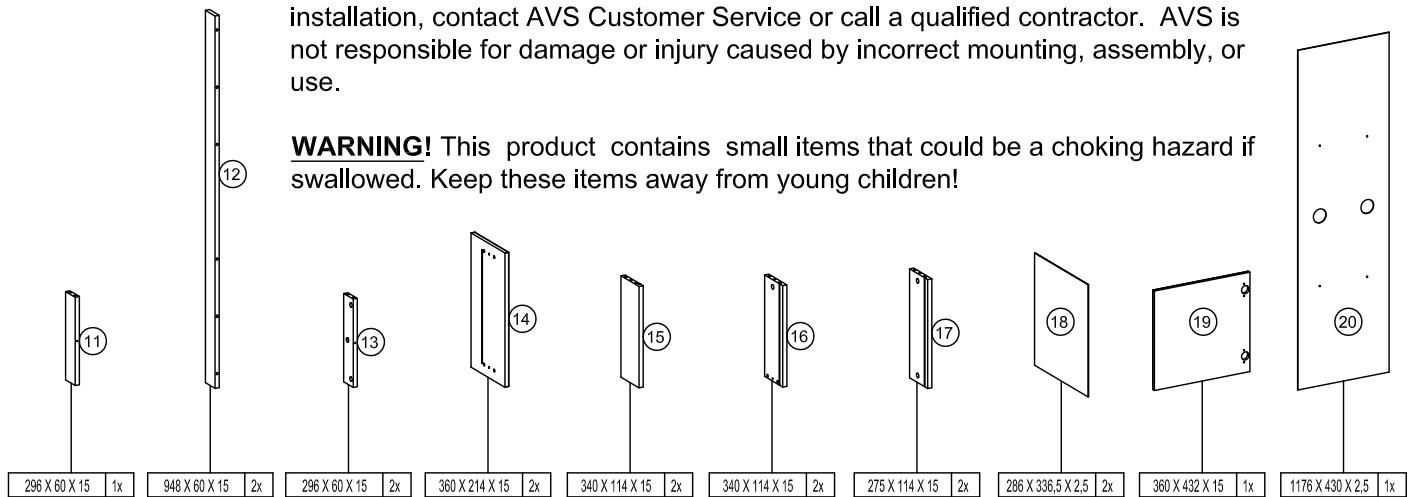

CAUTION: Do not use this product for any purpose not explicitly specified by AVS. Improper installation may cause property damage or personal injury. If you do not understand these directions, or have doubts about the safety of the installation, contact AVS Customer Service or call a qualified contractor. AVS is not responsible for damage or injury caused by incorrect mounting, assembly, or use.

WARNING! This product contains small items that could be a choking hazard if swallowed. Keep these items away from young children!