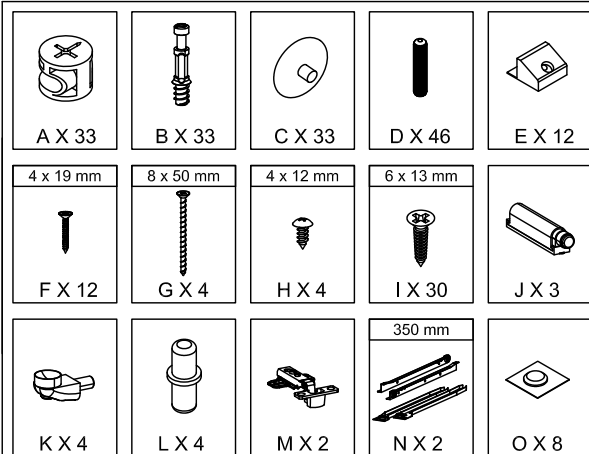

CAUTION: Do not use this product for any purpose not explicitly specified by AVS. Improper installation may cause property damage or personal injury. If you do not understand these directions, or have doubts about the safety of the installation, contact AVS Customer Service or call a qualified contractor. AVS is not responsible for damage or injury caused by incorrect mounting, assembly, or use.

WARNING! This product contains small items that could be a choking hazard if swallowed. Keep these items away from young children!