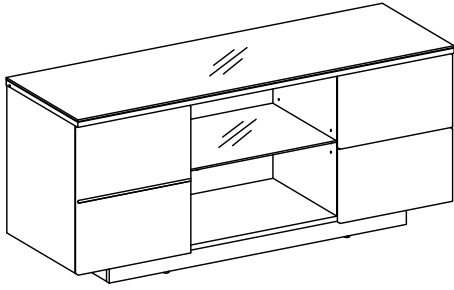

ASSEMBLY INSTRUCTIONS

LBR1200BG

Thank you for choosing AVS LBR1200BG AV Furniture. Before beginning assembly, please check all parts are included and undamaged. For any assembly or parts enquiries, please contact AV Supply Group Ltd on (09) 2749172 or email to sales@avsupply.co.nz

LBR1200BG

The top table support up to 35 kg (77 lbs)
 The glass shelf support up to 7.5 kg (16.5 lbs)
 The left shelf support up to 7.5 kg (16.5 lbs)

2x

PRODUCT CARE: Care for your furniture by cleaning with glass cleaner and a disposable paper towel, do NOT use abrasive chemical products to clean your AVS furniture