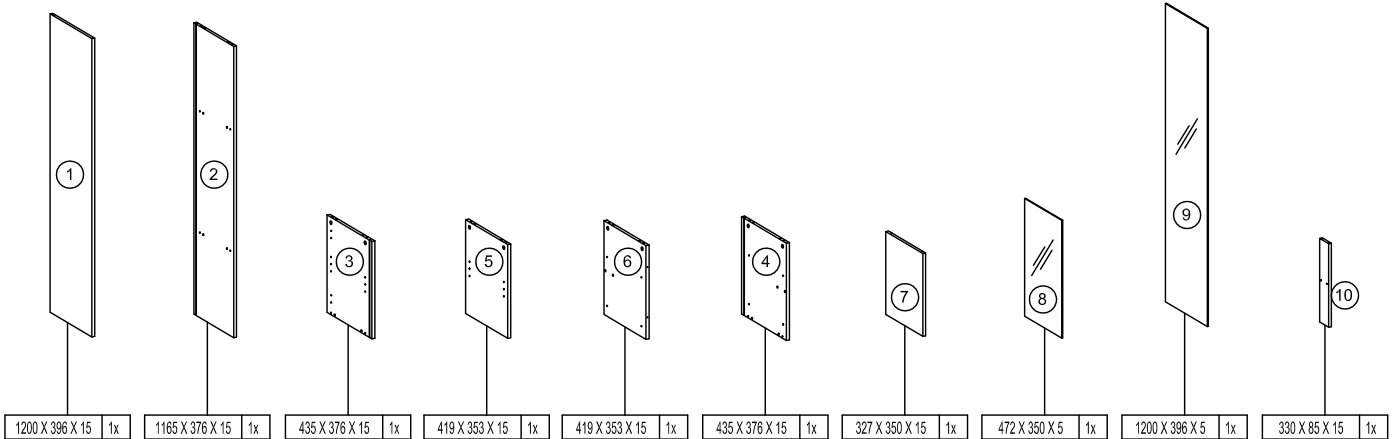

LBR1200BG

The top table support up to 35 kg (77 lbs)
 The glass shelf support up to 7.5 kg (16.5 lbs)
 The left shelf support up to 7.5 kg (16.5 lbs)

2x

PRODUCT CARE: Care for your furniture by cleaning with glass cleaner and a disposable paper towel, do NOT use abrasive chemical products to clean your AVS furniture