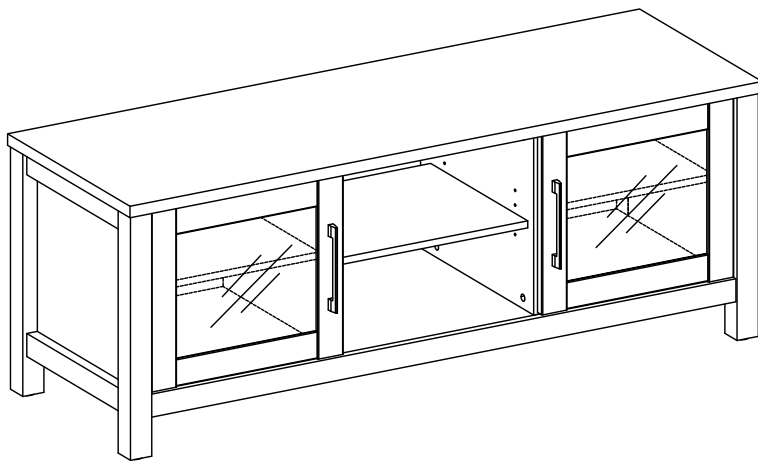

ASSEMBLY INSTRUCTIONS

LB1700

Thank you for choosing AVS LB1700 Furniture. Before beginning assembly, please check all parts are included and undamaged. For any assembly or parts enquiries, please contact AV Supply Group Ltd on (09) 2749172 or email to info@avsupply.co.nz