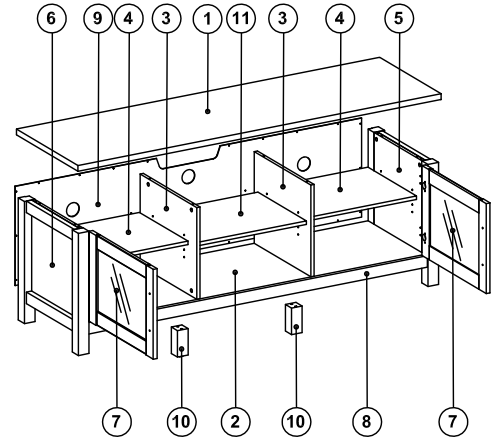

# LB1700

The top table supports up to 68 kg (150 lbs.)  
 The middle shelf supports up to 10 kg (22 lbs.)  
 The lower shelf support up to 68 kg (150 lbs.)

1706 X 500 X 25 1x

1596 X 464 X 15 1x

398 X 462 X 15 2x

519 X 396 X 15 2x

530 X 490 X 50 1x

530 X 490 X 50 1x

525 X 390 X 18 2x

1596 X 50 X 18 1x

1631 X 430 X 2.5 1x

115 X 50 X 50 2x

519 X 396 X 15 1x