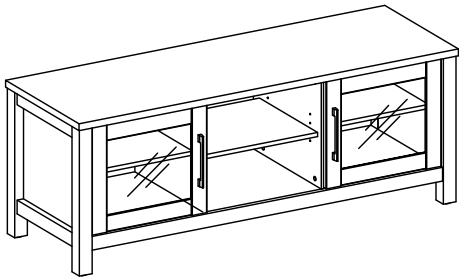

# LB1700

The top table supports up to 68 kg (150 lbs.)  
 The middle shelf supports up to 10 kg (22 lbs.)  
 The lower shelf support up to 68 kg (150 lbs.)

1706 X 500 X 25 1x

1596 X 464 X 15 1x

398 X 462 X 15 2x