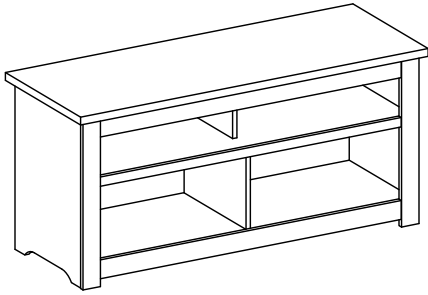

DT 120

PRODUCT CARE: Care for your furniture by cleaning with glass cleaner and a disposable paper towel, do NOT use abrasive chemical products to clean your AVS furniture