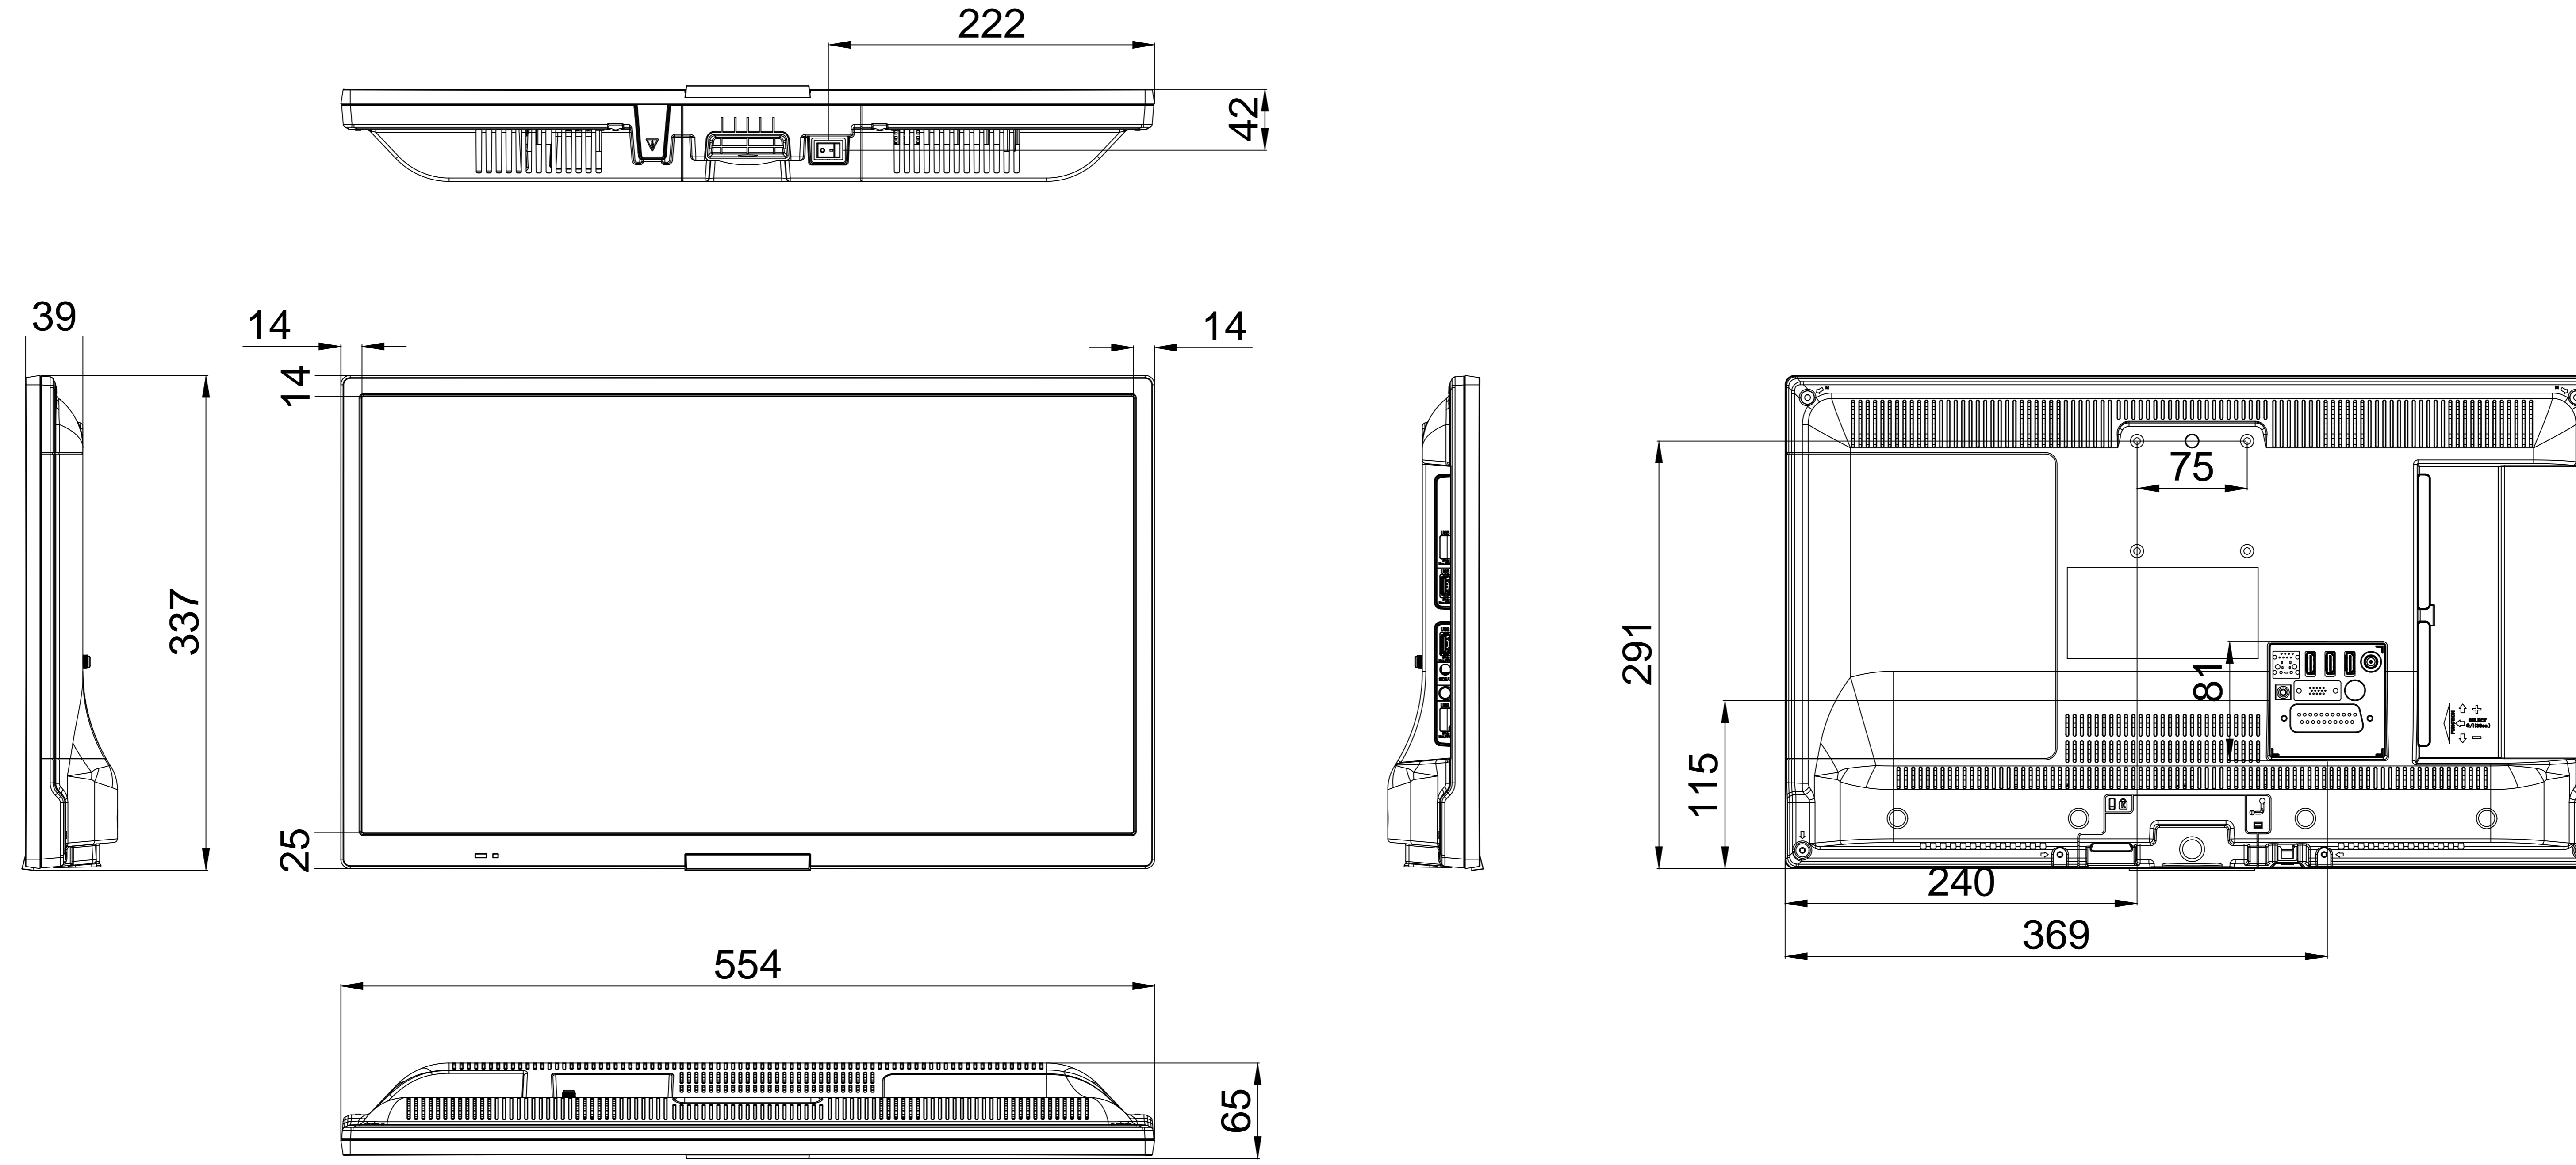

REV.NO	DATE/TARİH	NOTES/AÇIKLAMALAR
1	04.10.2018	FORMAT DÜZENLENDİ
2		
3		

MODEL	DIMENSIONS (mm)		
	WIDTH mm	DEPTH mm	HEIGHT mm
24506 DS	554	65	337
PRODUCT	554	65	337
PACKAGING	700	110	418

ACTIVE CELL DIMENSIONS

TOLERANCES	K	NAME:	REV:
0.00/50.00	±0.10	24506 DS	R01
50.01/100.00	±0.30	CREATED : CAN ULKER	DATE: 04.10.2018
100.01/250.00	±0.50	LAST REV. : NİHAT ÖZTEN	SHEET: 1 / 1
250.01/500.00	±0.75	CHECK : Hakan KÖYUNCUOĞLU	SCALE : 1
500.01/1000.00	±1.00	APPRV. : Deniz ÇETİNYÜREK	UNIT mm
1000.01/2500.00	±1.50		
ANGLES	±0.5°	VESTEL VESTEL ELECTRONICS / DIGITAL PRODUCTS OPERATIONS MANİSA/TURKIYE TEL:+90.236.2130660 FAX:+90.236.2130512	