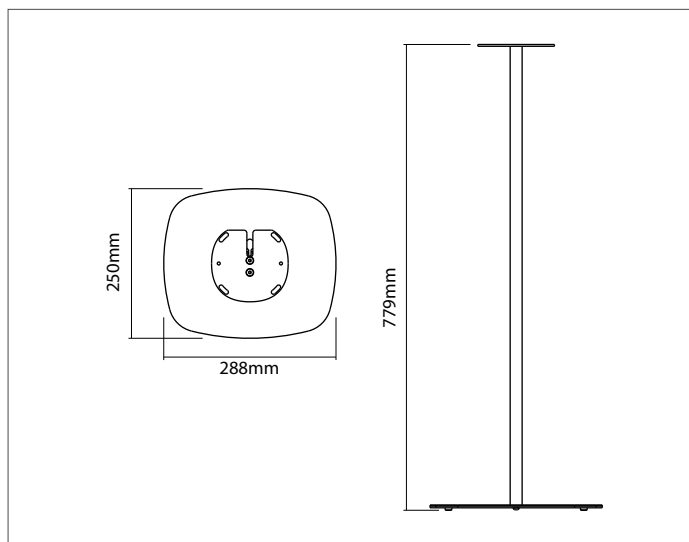

Positions the speaker at the ideal listening height, plus neatly hides away the speaker's power cable. It has a sturdy metal design, with a stable base that can slip under sofas or chairs if needed.

- Bespoke design securely holds the Citation ONE
- Positions the speaker at the ideal height for seated listening
- Clever cable management to keep things tidy
- Quick and easy assembly
- Includes adjustable carpet spikes and rubber feet for wood/tiled floors
- Constructed from steel and aluminium
- Available in black or grey to match the speaker
- Designed and manufactured in the UK

	Grey:	Black:
Product Code	SDXHKCONEFS1091	SDXHKCONEFS1021
UPC Number	5057964001029	5057964001012

Millimetres / Kilograms	Height	Width	Depth	Weight
Product Size	779	288	250	2.9
Millimetres / Kilograms	Length	Width	Height	Weight
Retail Carton	795	260	48	3.6
Carton Contents	1 x floor stand and instructions			
Outer Carton Quantity	4	Country of Manufacture		UK