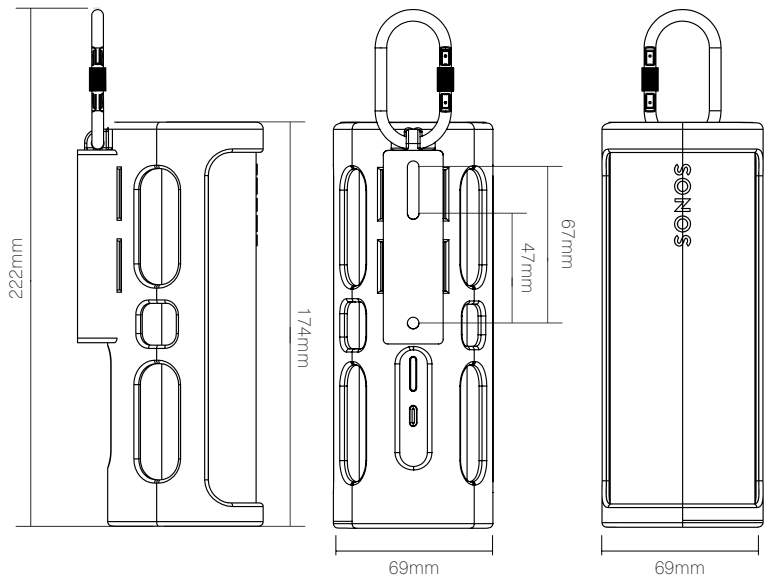

SR-MTC Mountable Travel Cover for Sonos Roam

Designed to optimise the Sonos Roam's portability without compromising the sound quality, the Flexson Mountable Travel Cover offers rugged protection and multiple mounting and hanging options. The protective shell guards against knocks and bumps around the home and out on adventures, while the well-positioned cut outs ensure the sound quality is not compromised and allowing connection for charging without removing the case. Complete with carabiner clip for attaching to backpacks, loop holes to accommodate existing straps, and sliding spine fittings for attaching to the wall, bike frames or more, the Mountable Travel Cover from Flexson is the perfect addition to any Sonos Roam.

- Built to optimise Roam's portability
- Protective shell guards against knocks, without interrupting sound quality
- Design of case enables connection to charging dock
- Comes with carabiner clip and mounting attachments
- Available in Black
- Only to be used with the black Sonos Roam
- Designed in the UK

	Black
Product Code	FLXSRMTC1021
EAN Number	5057964002293

Product Specifications	Height	Width	Depth	Weight
Product Size (mm)	174mm	69mm	80mm	TBC
Carton Dimensions (mm)	176mm	81mm	70mm	TBC
Carton Contents	2 x Wall/Bicycle mounts, 1 x carabiner, 2 x velcro straps			
Country of Manufacture	China	Outer Carton Quantity	-	