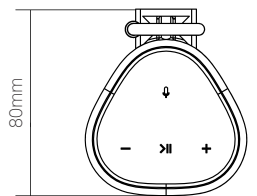

SR-MTC Mountable Travel Cover for Sonos Roam

Designed to optimise the Sonos Roam's portability without compromising the sound quality, the Flexson Mountable Travel Cover offers rugged protection and multiple mounting and hanging options. The protective shell guards against knocks and bumps around the home and out on adventures, while the well-positioned cut outs ensure the sound quality is not compromised and allowing connection for charging without removing the case. Complete with carabiner clip for attaching to backpacks, loop holes to accommodate existing straps, and sliding spine fittings for attaching to the wall, bike frames or more, the Mountable Travel Cover from Flexson is the perfect addition to any Sonos Roam.

- Built to optimise Roam's portability
- Protective shell guards against knocks, without interrupting sound quality
- Design of case enables connection to charging dock
- Comes with carabiner clip and mounting attachments
- Available in Black
- Only to be used with the black Sonos Roam
- Designed in the UK

	Black
Product Code	FLXSRMTC1021
EAN Number	5057964002293

Product Specifications	Height	Width	Depth	Weight
Product Size (mm)	174mm	69mm	80mm	TBC
Carton Dimensions (mm)	176mm	81mm	70mm	TBC
Carton Contents	2 x Wall/Bicycle mounts, 1 x carabiner, 2 x velcro straps			
Country of Manufacture	China	Outer Carton Quantity	-	