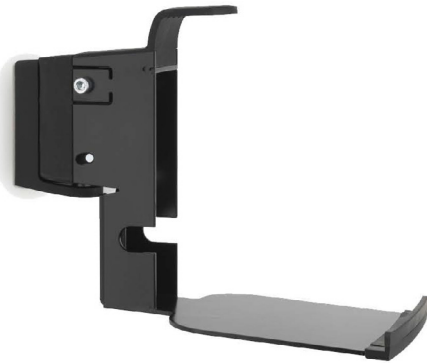

S5-WM Wall Mount for Sonos Five and Play:5

Designed to perfectly fit the Sonos Five and Play:5, this Flexson wall-mount bracket is as strong as it is discreet. The bracket securely holds the speaker in right) and tilted (up to 20 degrees down) to angle your music to the perfect place.

- Bespoke design securely holds the Sonos Five / Play:5
- Has a unique tilting mechanism (down 20°) plus can swivel up to 60° (30° left, 30° right), so you can perfectly angle your speaker
- Precision engineered. Quick and easy to fit
- High grade-steel construction
- Available in black or white to perfectly match the Sonos Five / Play:5
- Fixing hardware included for Brick/Masonry and Wood/ Studwork
- Designed in the UK

	White	Black
Product Code	FLXS5WM1011	FLXS5WM1021
EAN Number	5057964002156	5057964002163

Product Specifications	Height	Width	Depth	Weight
Product Size (mm)	203mm	126mm	251mm	1.52kg
Carton Dimensions (mm)	280mm	180mm	140mm	1.6kg
Carton Contents	1 x Wall Mount and Instructions			
Country of Manufacture	China	Outer Carton Quantity	4	