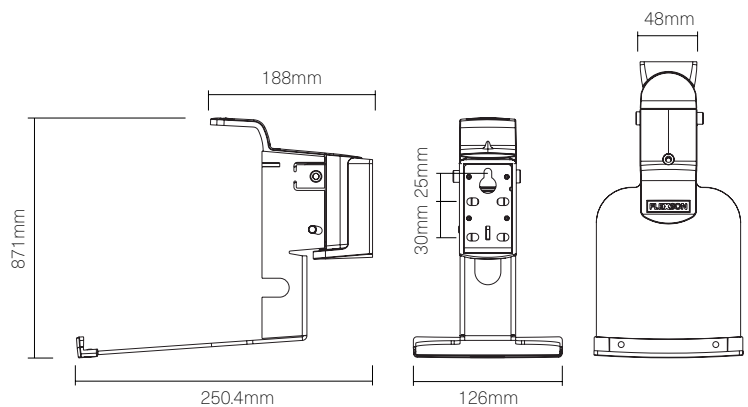

S5-WM Wall Mount for Sonos Five and Play:5

Designed to perfectly fit the Sonos Five and Play:5, this Flexson wall-mount bracket is as strong as it is discreet. The bracket securely holds the speaker in right) and tilted (up to 20 degrees down) to angle your music to the perfect place.

- Bespoke design securely holds the Sonos Five / Play:5
- Has a unique tilting mechanism (down 20°) plus can swivel up to 60° (30° left, 30° right), so you can perfectly angle your speaker
- Precision engineered. Quick and easy to fit
- High grade-steel construction
- Available in black or white to perfectly match the Sonos Five / Play:5
- Fixing hardware included for Brick/Masonry and Wood/ Studwork
- Designed in the UK

	White	Black
Product Code	FLXS5WM1011	FLXS5WM1021
EAN Number	5057964002156	5057964002163

Product Specifications	Height	Width	Depth	Weight
Product Size (mm)	203mm	126mm	251mm	1.52kg
Carton Dimensions (mm)	280mm	180mm	140mm	1.6kg
Carton Contents	1 x Wall Mount and Instructions			
Country of Manufacture	China	Outer Carton Quantity	4	