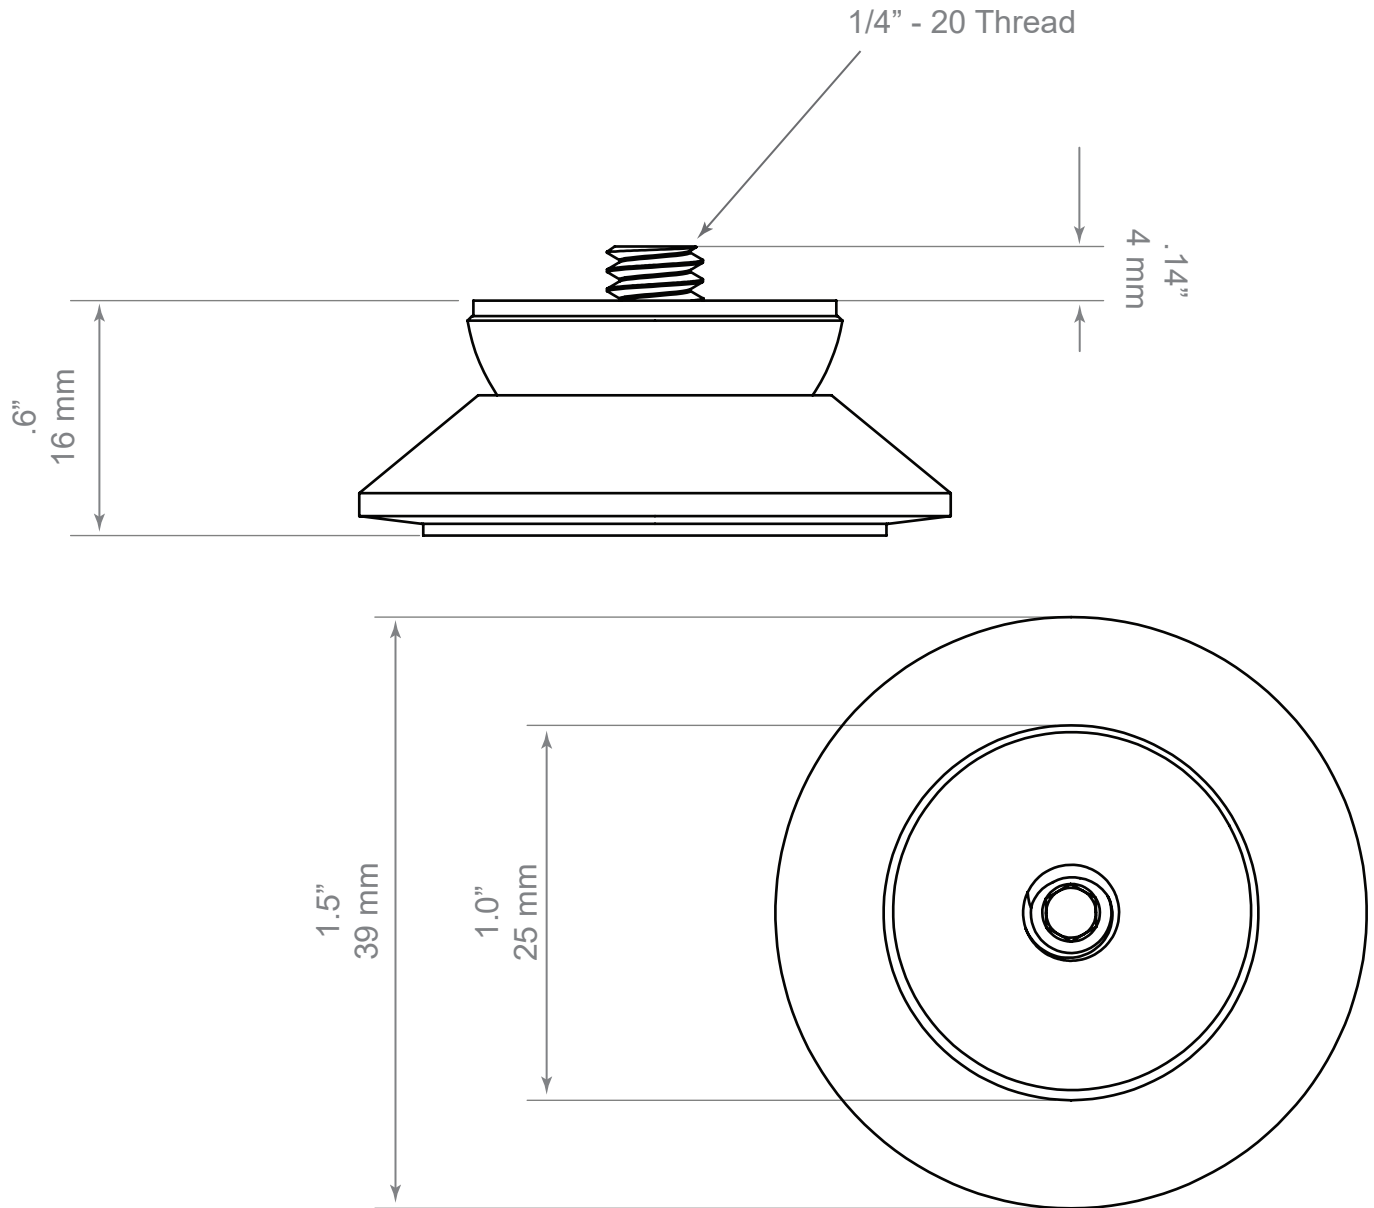

HDL200 Camera Mount

Dimensions

support@nureva.com
1.844.370.2111

© 2020 Nureva Inc. All rights reserved. Nureva, Microphone Mist and the Nureva logo are trademarks of Nureva Inc. in the United States, Canada and other countries. All third-party product and company names are for identification purposes only and may be trademarks of their respective owners. 01/20